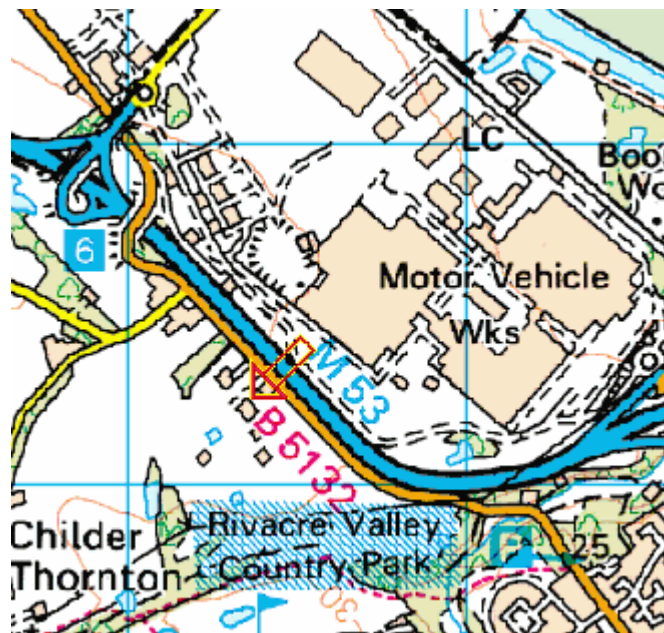

LOCATION OF VAUXHALL MOTORS SPORTS & SOCIAL CLUB

ADDRESS:-

Vauxhall Motors Sports & Social Club
Rivacre Road
Ellesmere Port
CH66 1NJ
Tel: 0151 327 2294

Located just off junction 6 of the M53 motorway